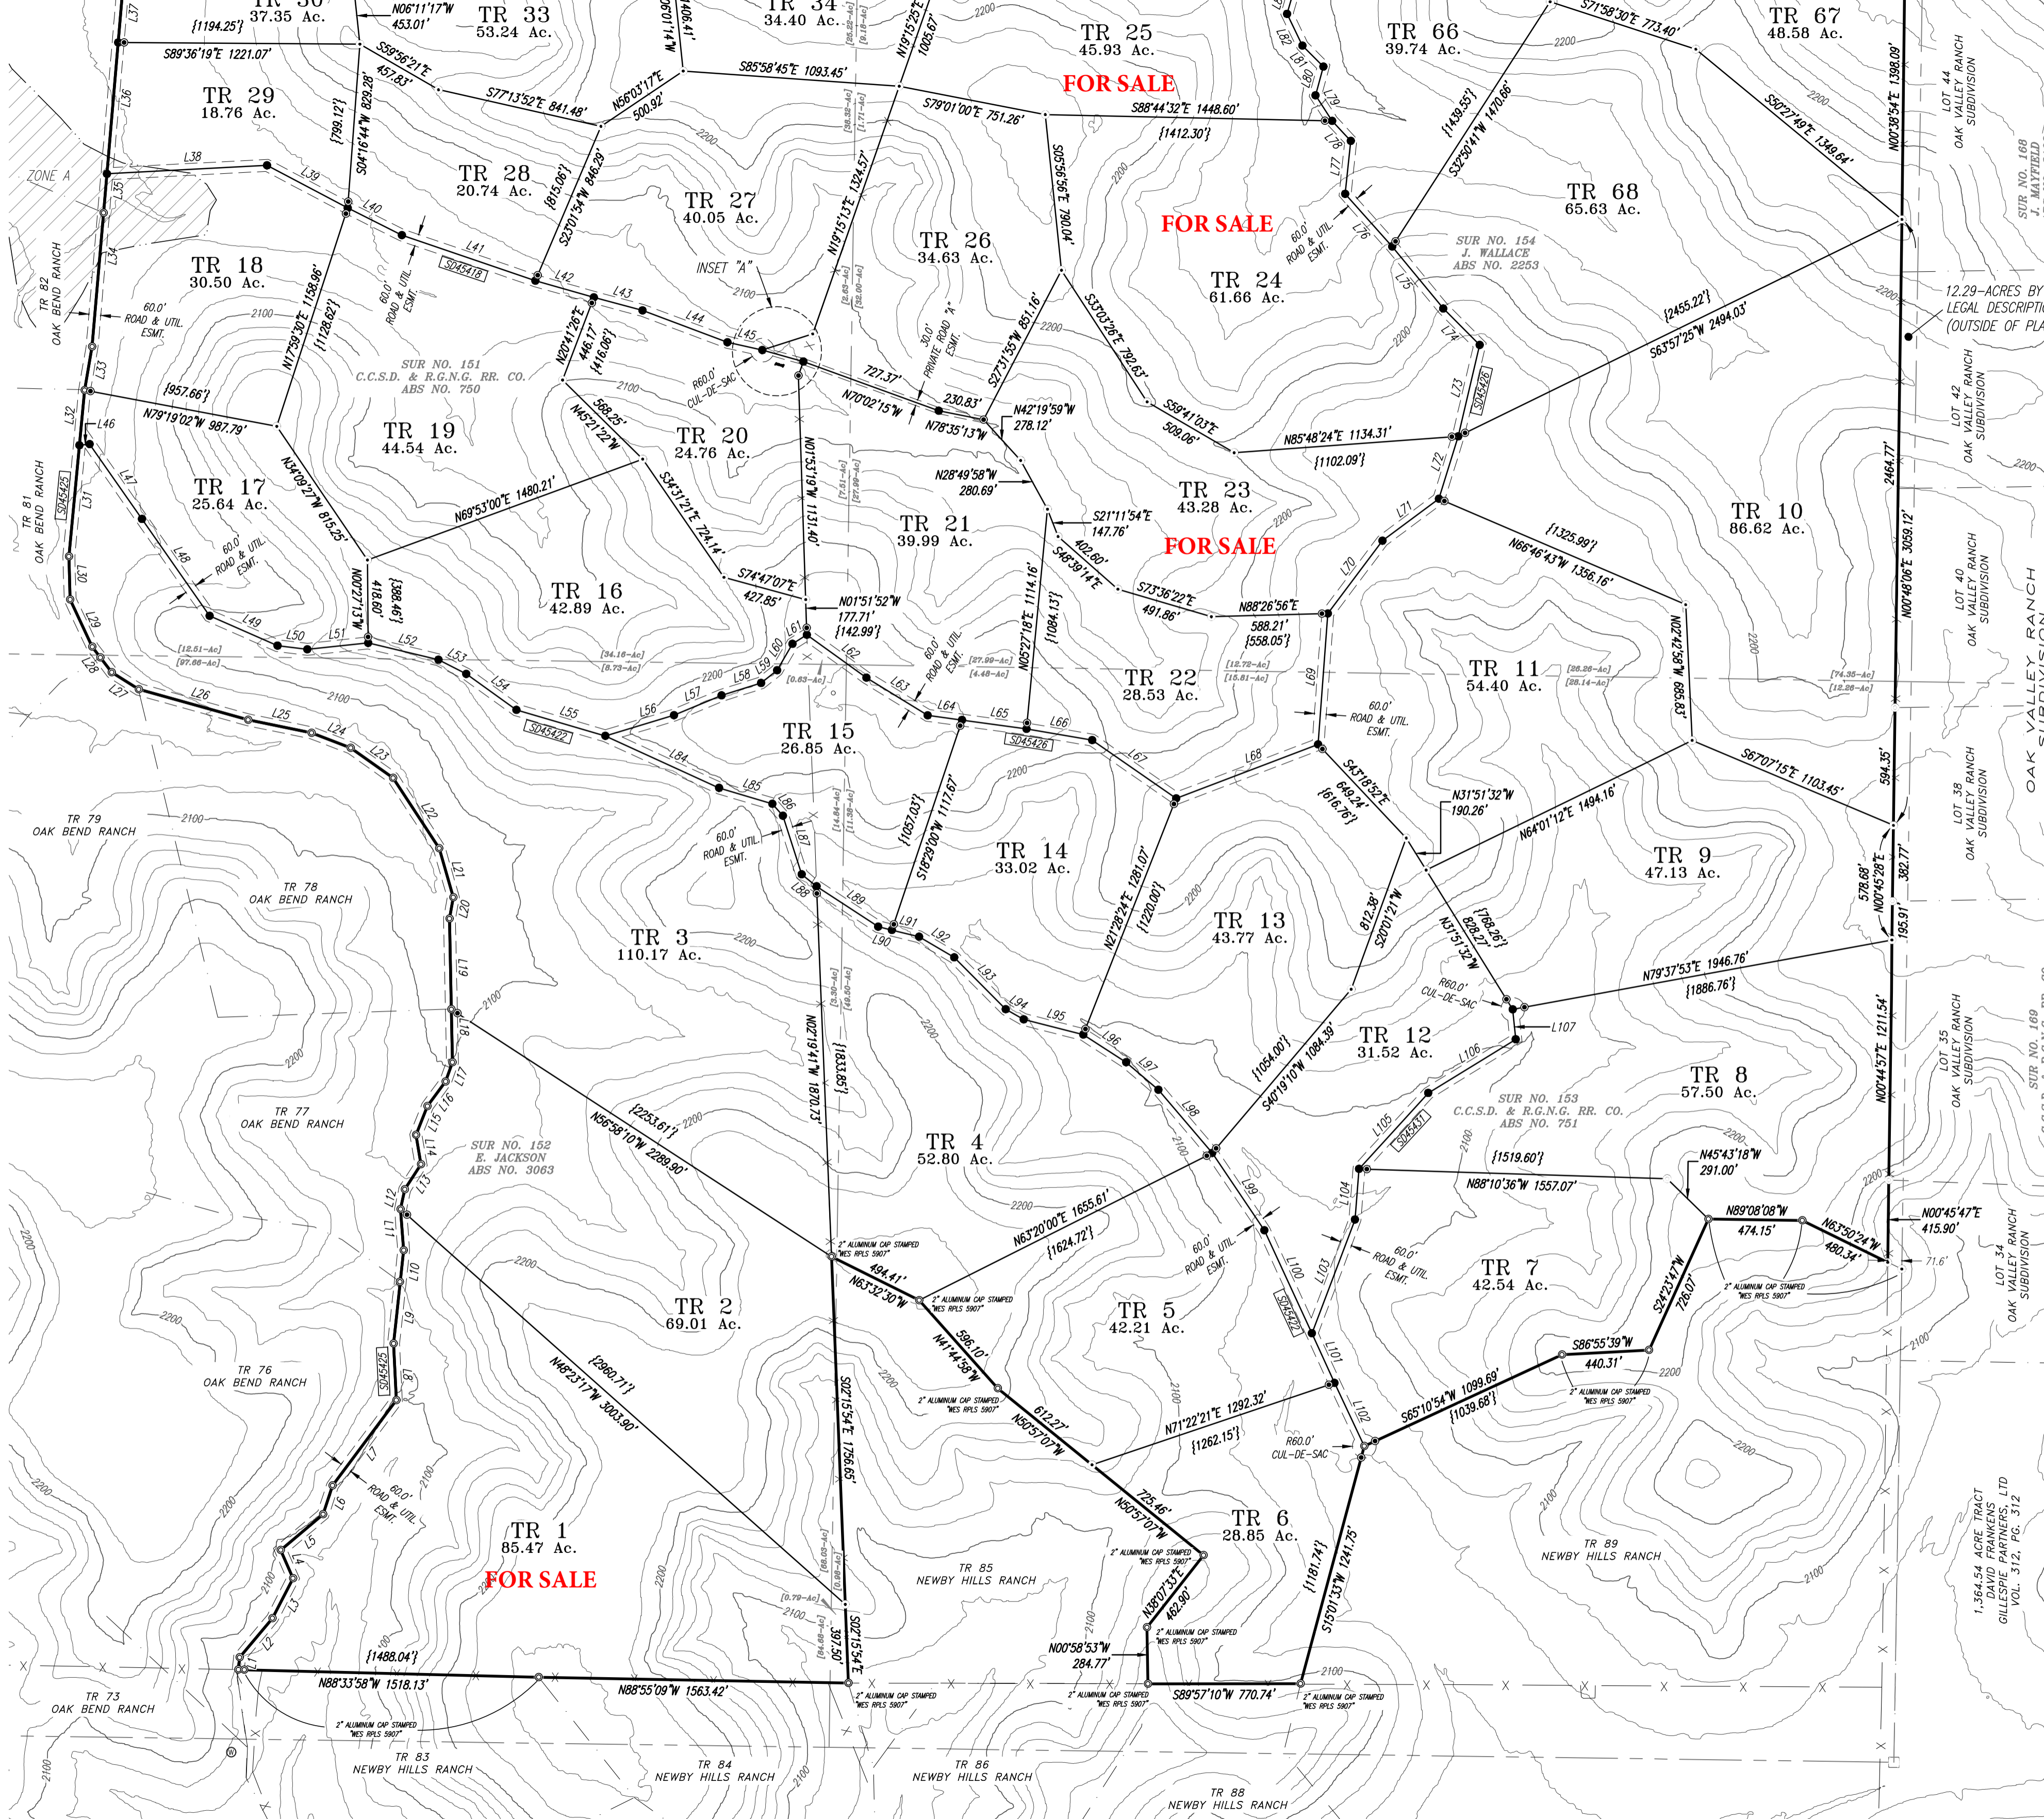

TR 29
18.76 Ac.

TR 19
44.54 Ac.

TR 28
20.74 Ac.

TR 27
40.05 Ac.

TR 26
34.63 Ac.

TR 25
45.93 Ac.

TR 66
39.74 Ac.

TR 67
48.58 Ac.

TR 68
65.63 Ac.

TR 24
61.66 Ac.

TR 18
30.50 Ac.

TR 17
25.64 Ac.

TR 16
42.89 Ac.

TR 20
24.76 Ac.

TR 21
39.99 Ac.

TR 23
43.28 Ac.

TR 22
28.53 Ac.

TR 11
54.40 Ac.

TR 10
86.62 Ac.

TR 15
26.85 Ac.

TR 14
33.02 Ac.

TR 13
43.77 Ac.

TR 9
47.13 Ac.

TR 3
110.17 Ac.

TR 4
52.80 Ac.

TR 12
31.52 Ac.

TR 8
57.50 Ac.

TR 2
69.01 Ac.

TR 5
42.21 Ac.

TR 7
42.54 Ac.

TR 1
85.47 Ac.

TR 6
28.85 Ac.

TR 85
NEWBY HILLS RANCH

TR 86
NEWBY HILLS RANCH

TR 89
NEWBY HILLS RANCH

TR 73
OAK BEND RANCH

TR 83
NEWBY HILLS RANCH

TR 84
NEWBY HILLS RANCH

TR 86
NEWBY HILLS RANCH

TR 88
NEWBY HILLS RANCH

1.364-54 ACRE TRACT
- DAVID FRANKENS
- GILLESPIE PARTNERS, LTD
VOL. 312, PG. 312

LOT 34
OAK VALLEY RANCH
SUBDIVISION
SUR. NO. 169

LOT 38
OAK VALLEY RANCH
SUBDIVISION
SUR. NO. 169

LOT 40
OAK VALLEY RANCH
SUBDIVISION
SUR. NO. 169

LOT 42
OAK VALLEY RANCH
SUBDIVISION
SUR. NO. 169

LOT 44
OAK VALLEY RANCH
SUBDIVISION
SUR. NO. 169

FOR SALE

FOR SALE

FOR SALE

FOR SALE

SUR. NO. 151
C.C.S.D. & R.G.N.G. RR. CO.
ABS. NO. 750

SUR. NO. 154
J. WALLACE
ABS. NO. 2253

SUR. NO. 153
C.C.S.D. & R.G.N.G. RR. CO.
ABS. NO. 751

SUR. NO. 152
E. JACKSON
ABS. NO. 3063

ZONE A

INSET "A"

PRIVATE ROAD "A"

OAK BEND RANCH

OAK BEND RANCH

OAK BEND RANCH

OAK BEND RANCH

OAK BEND RANCH

OAK BEND RANCH

NEWBY HILLS RANCH

NEWBY HILLS RANCH

NEWBY HILLS RANCH

OAK VALLEY RANCH
SUBDIVISION
SUR. NO. 169

OAK VALLEY RANCH
SUBDIVISION
SUR. NO. 169

OAK VALLEY RANCH
SUBDIVISION
SUR. NO. 169

OAK VALLEY RANCH
SUBDIVISION
SUR. NO. 169

OAK VALLEY RANCH
SUBDIVISION
SUR. NO. 169

OAK VALLEY RANCH
SUBDIVISION
SUR. NO. 169